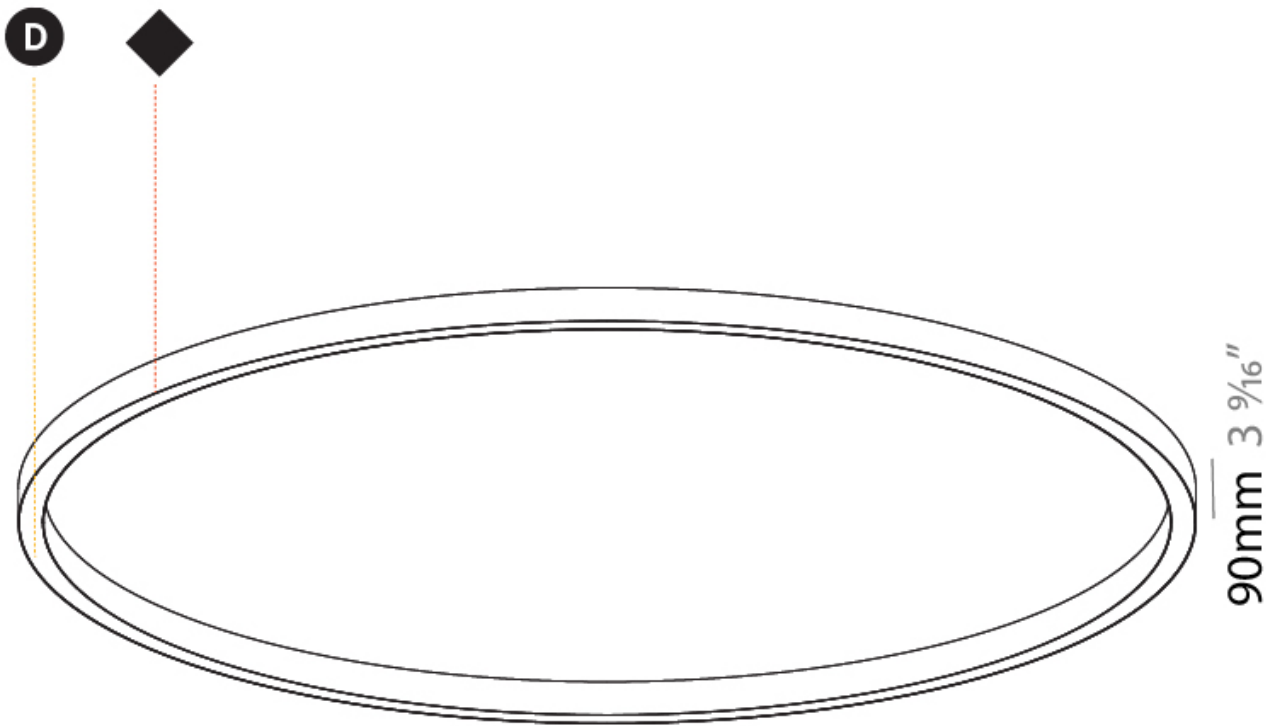

PROJECT	
TYPE	
SPECIFIER	
QUANTITY	
DATE	

Ø 5070mm 199 5/8"

Ø 5200mm 204 3/4 "

GLORIOUS COLOR FINISH CHART

PROJECT _____

TYPE _____

SPECIFIER _____

QUANTITY _____